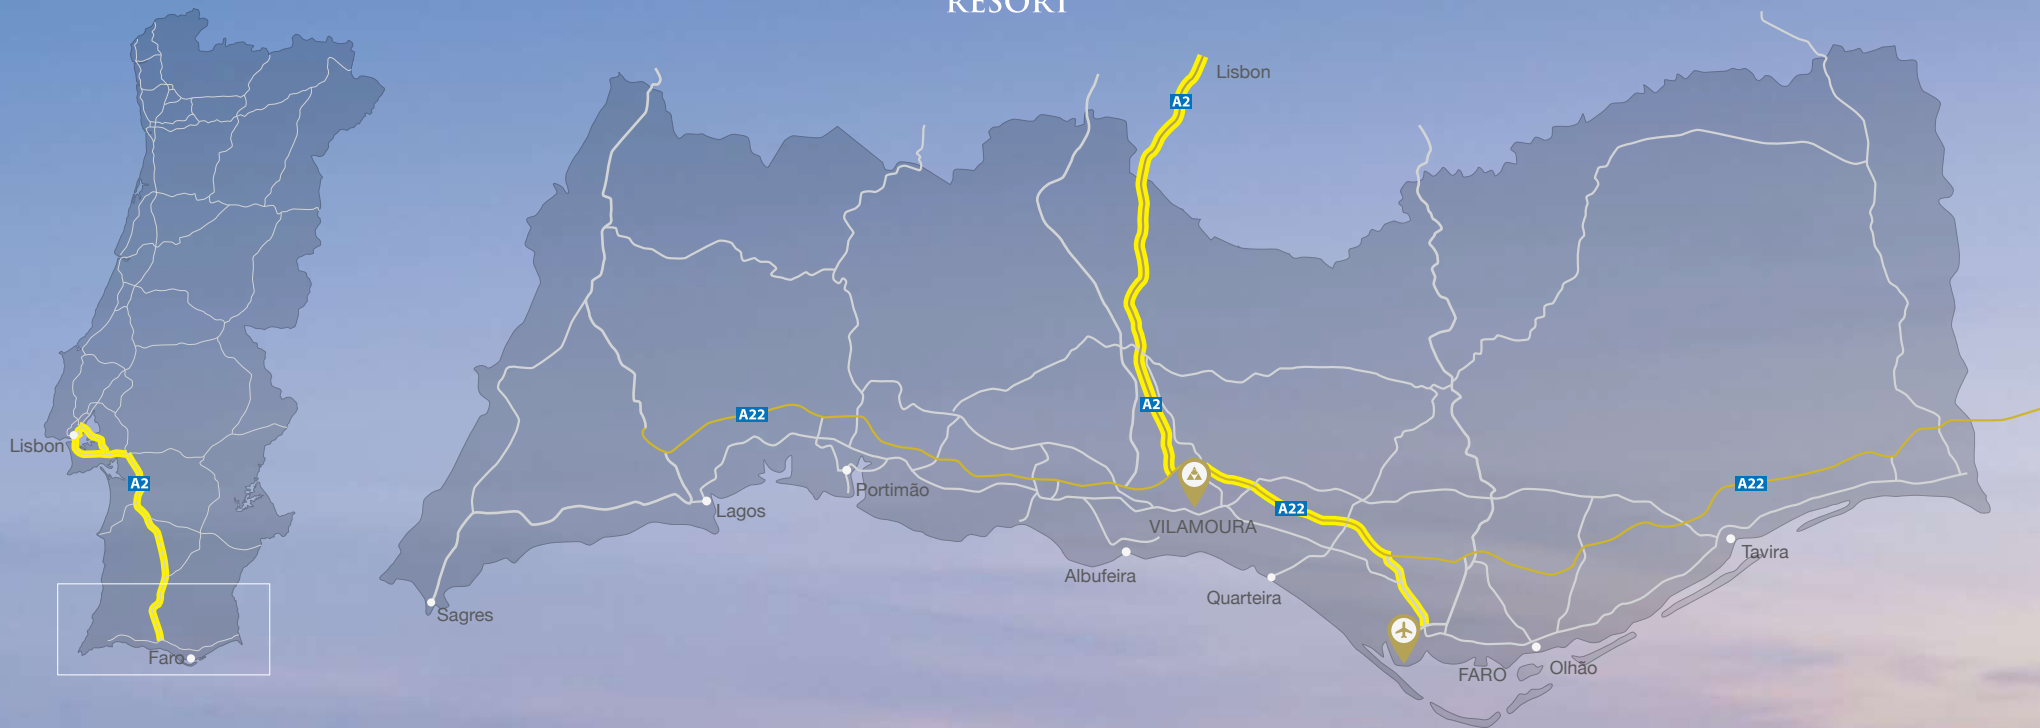

ANANTARA

VILAMOURA · ALGARVE
RESORT

ALGARVE - SO MUCH MORE THAN SUN AND SEA

ANANTARA

VILAMOURA · ALGARVE
RESORT

FARO AIRPORT / ANANTARA VILAMOURA RESORT - 30Km, 30 min

LISBON AIRPORT / ANANTARA VILAMOURA RESORT - 250Km, 2H 30 min

ANANTARA VILAMOURA IS A STUNNING BACKDROP
FOR EVENTS, FASHION SHOOTS AND PRODUCT LAUNCHES

WITH INCREDIBLY VARIED VENUES AND LEISURE FACILITIES

280 ROOMS INCLUDING 16 SUITES AND 1 PRESIDENTIAL SUITE

ANANTARA
VILAMOURA · ALGARVE
RESORT